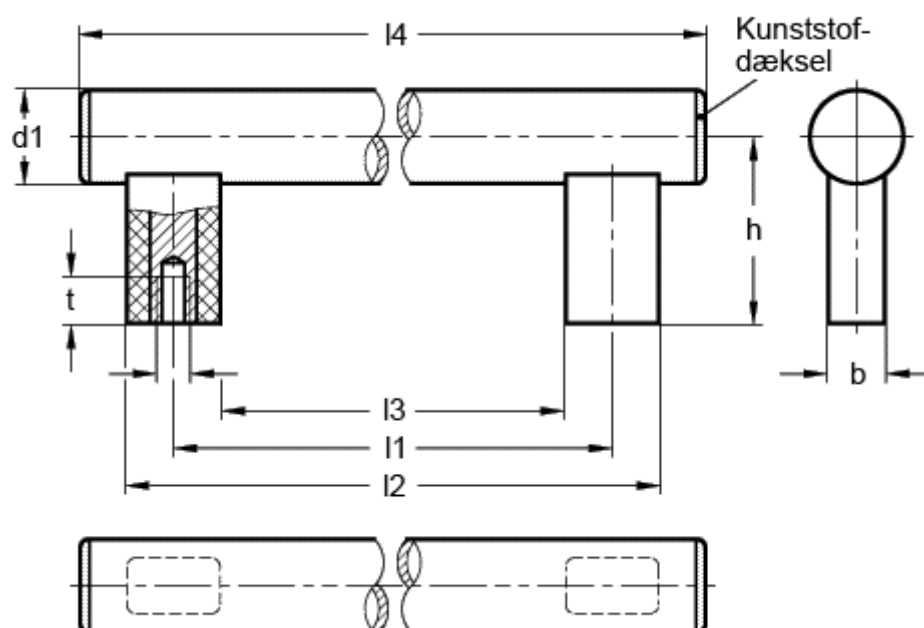

Article number: 201143300

Description: E+G Handle GN 666-30-M6-300-EL

Measures

$b = 18$

$t \text{ min} = 15$

$d1 = 30$

$d2 = M6$

$h = 60$

$l1 = 300$

$l2 = 330$

$l3 = 270$

$l4 = 365$